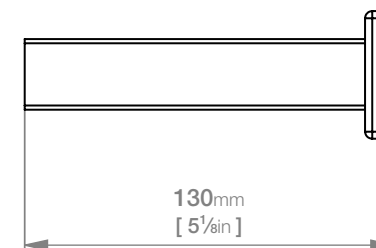

8530 SOAP RACK

8500 Series Premium Collection

Wall Fixings Supplied:
Masonry

Original UX Fischer® Wall Plug supplied, phased in from June 2015.

Code: 8530POLS

Finish: Polished

GRADE 304 Stainless Steel

Code: 8530BRSH

Finish: Brushed

GRADE 304 Stainless Steel

Dimensions given are in **mm** and [**inches**].
Bathroom Butler® reserves the right to alter and/or remove designs from time to time without prior notice.
This drawing is to be used for reference purposes only. E &O.E.