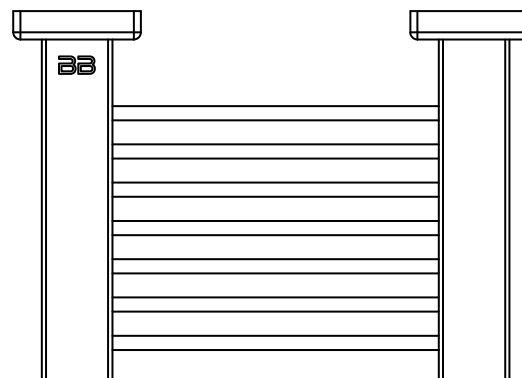

8530 SOAP RACK

8500 Series Premium Collection

Wall Fixings Supplied:
Masonry

Original UX Fischer® Wall Plug supplied, phased in from June 2015.

Code: 8530POLS

Finish: Polished

GRADE 304 Stainless Steel

Code: 8530BRSH

Finish: Brushed

GRADE 304 Stainless Steel

Dimensions given are in **mm** and [**inches**].
Bathroom Butler® reserves the right to alter and/or remove designs from time to time without prior notice.
This drawing is to be used for reference purposes only. E &O.E.