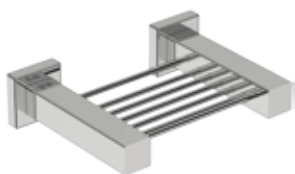

8530 SOAP RACK

8500 Series Premium Collection

Wall Fixings Supplied:
Masonry

Original UX Fischer® Wall Plug supplied, phased in from June 2015.

Code: 8530POLS

Finish: Polished

GRADE 304 Stainless Steel

Code: 8530BRSH

Finish: Brushed

GRADE 304 Stainless Steel

Dimensions given are in **mm** and [**inches**].
Bathroom Butler® reserves the right to alter and/or remove designs from time to time without prior notice.
This drawing is to be used for reference purposes only. E &O.E.