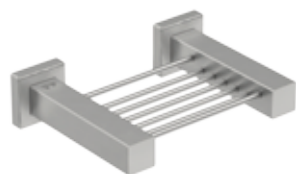

8530 SOAP RACK

8500 Series Premium Collection

Wall Fixings Supplied:
Masonry

Original UX Fischer® Wall Plug supplied, phased in from June 2015.

Code: 8530POLS

Finish: Polished

GRADE 304 Stainless Steel

Code: 8530BRSH

Finish: Brushed

GRADE 304 Stainless Steel

Dimensions given are in **mm** and [**inches**].
Bathroom Butler® reserves the right to alter and/or remove designs from time to time without prior notice.
This drawing is to be used for reference purposes only. E &O.E.