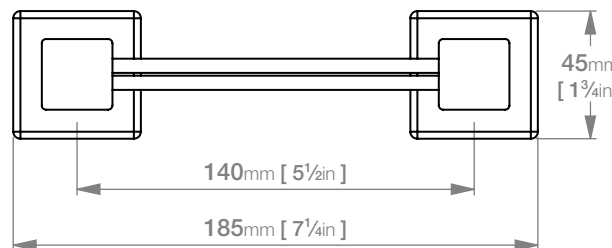

8530 SOAP RACK

8500 Series Premium Collection

Wall Fixings Supplied:
Masonry

Original UX Fischer® Wall Plug supplied, phased in from June 2015.

Code: 8530POLS

Finish: Polished

GRADE 304 Stainless Steel

Code: 8530BRSH

Finish: Brushed

GRADE 304 Stainless Steel

Dimensions given are in **mm** and [**inches**].
Bathroom Butler® reserves the right to alter and/or remove designs from time to time without prior notice.
This drawing is to be used for reference purposes only. E &O.E.